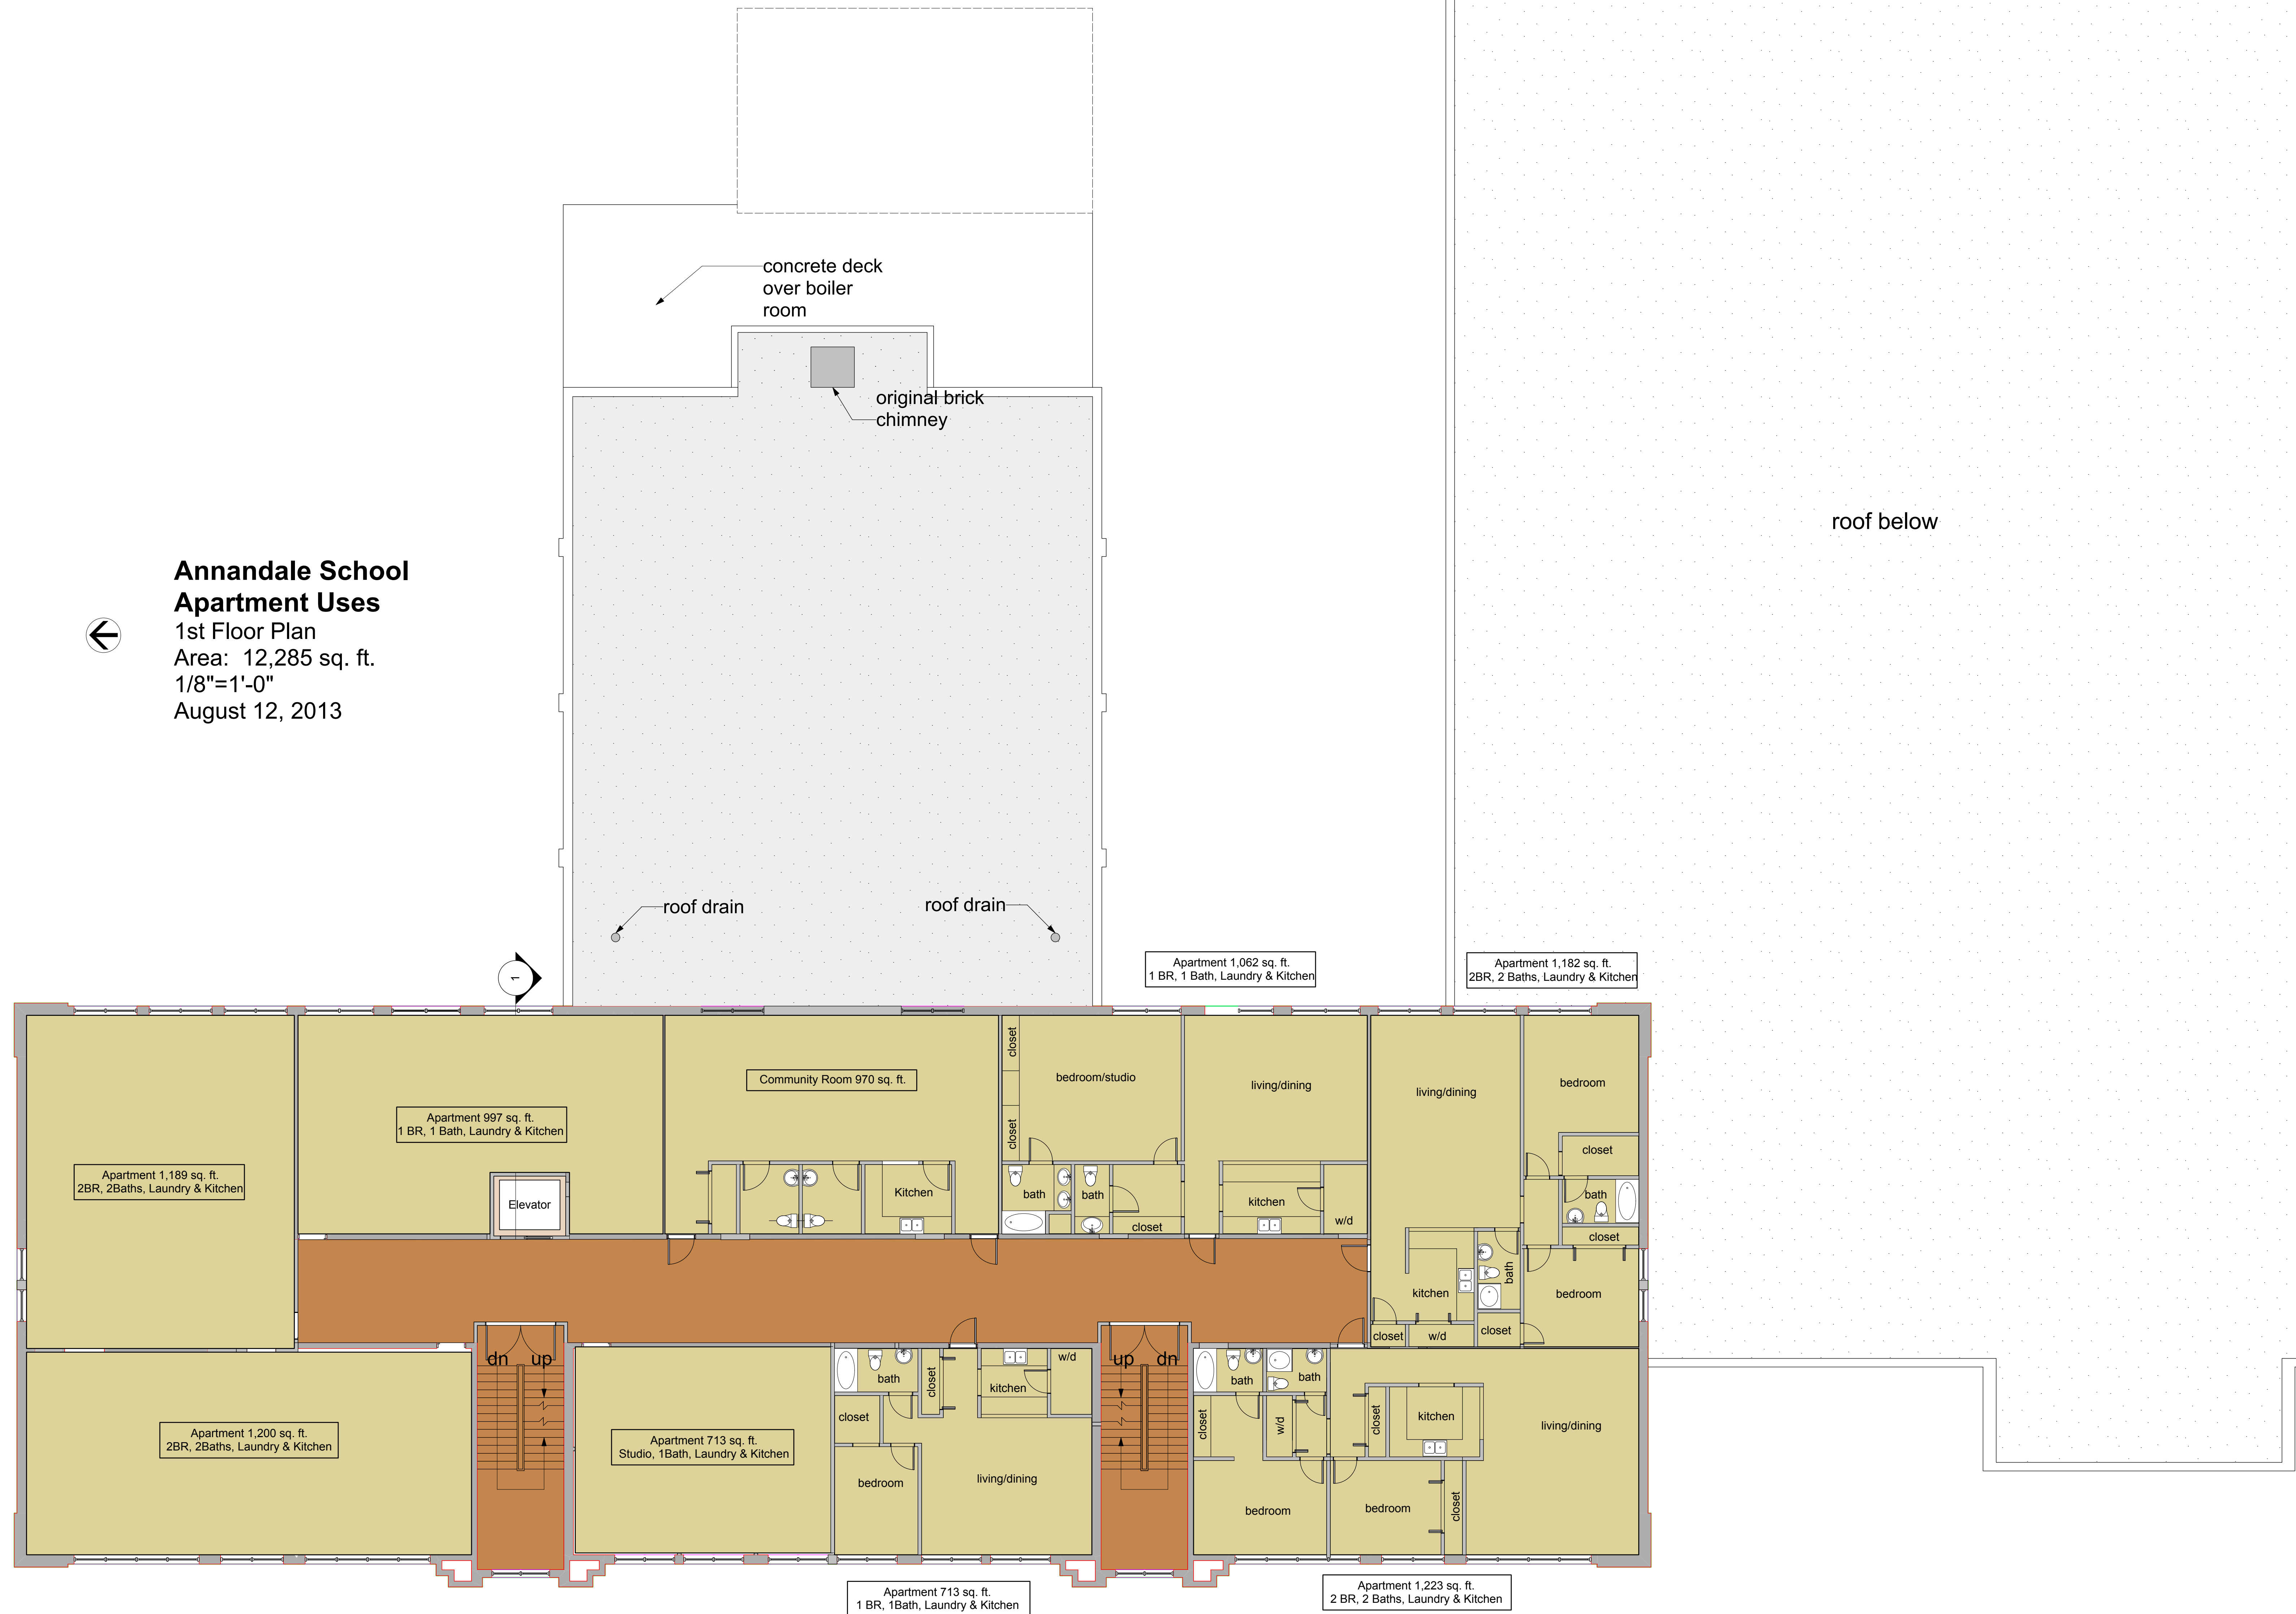

Annandale School Apartment Uses

1st Floor Plan
Area: 12,285 sq. ft.
1/8"=1'-0"
August 12, 2013

roof below